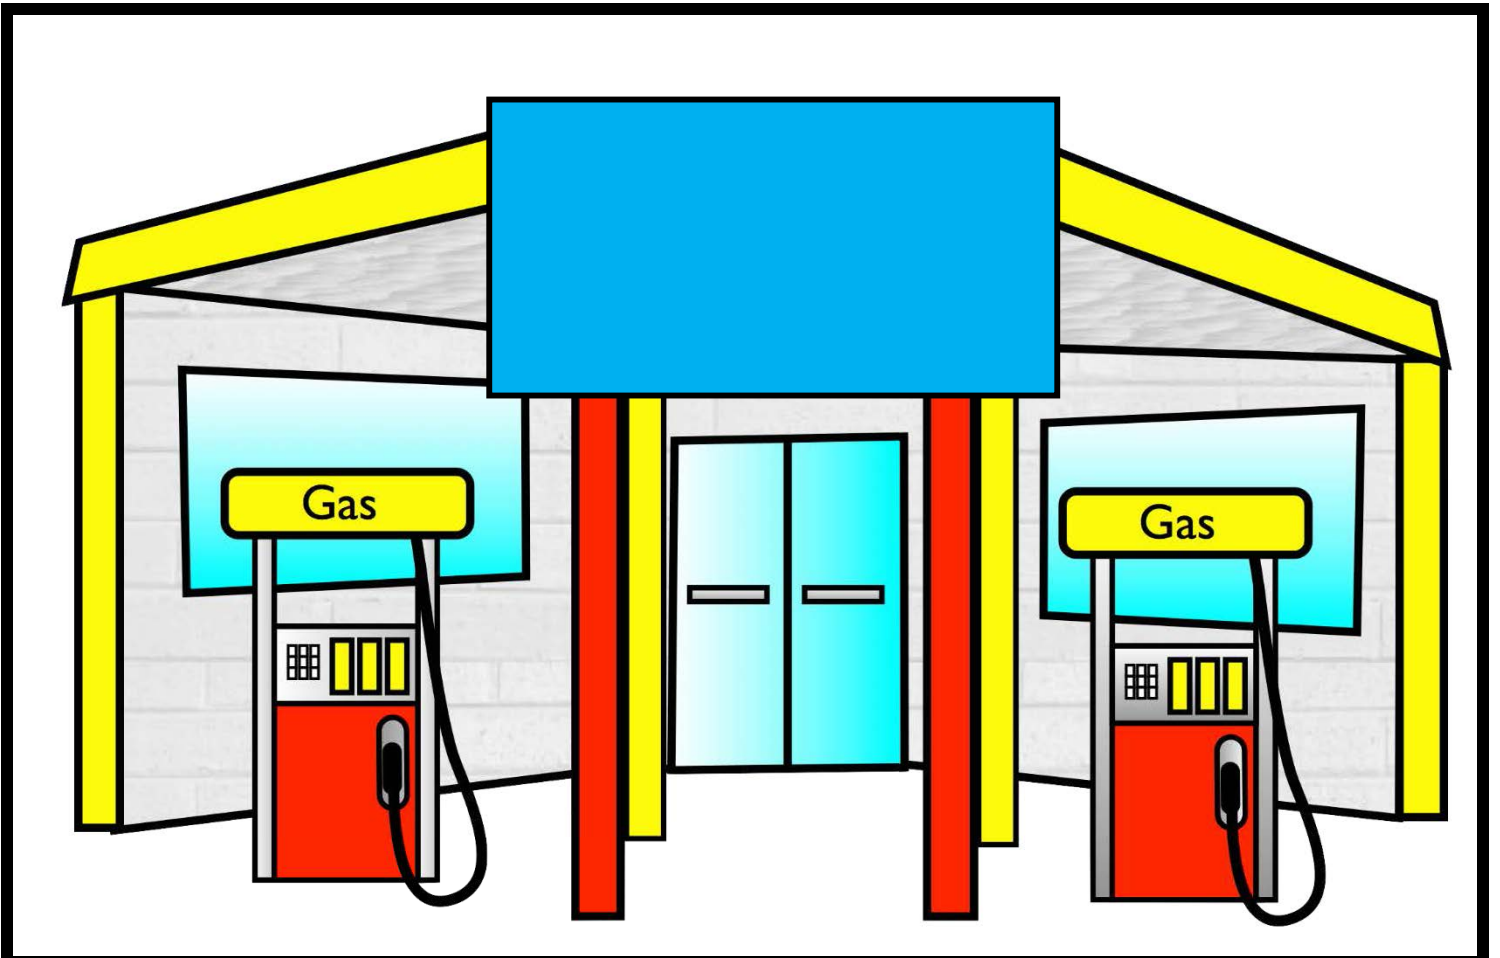

SHAPES

Match 12 shape cars with their respective shape-sign service station.

COLORS

Match 11 colors with color signs

brown

white

grey

gray