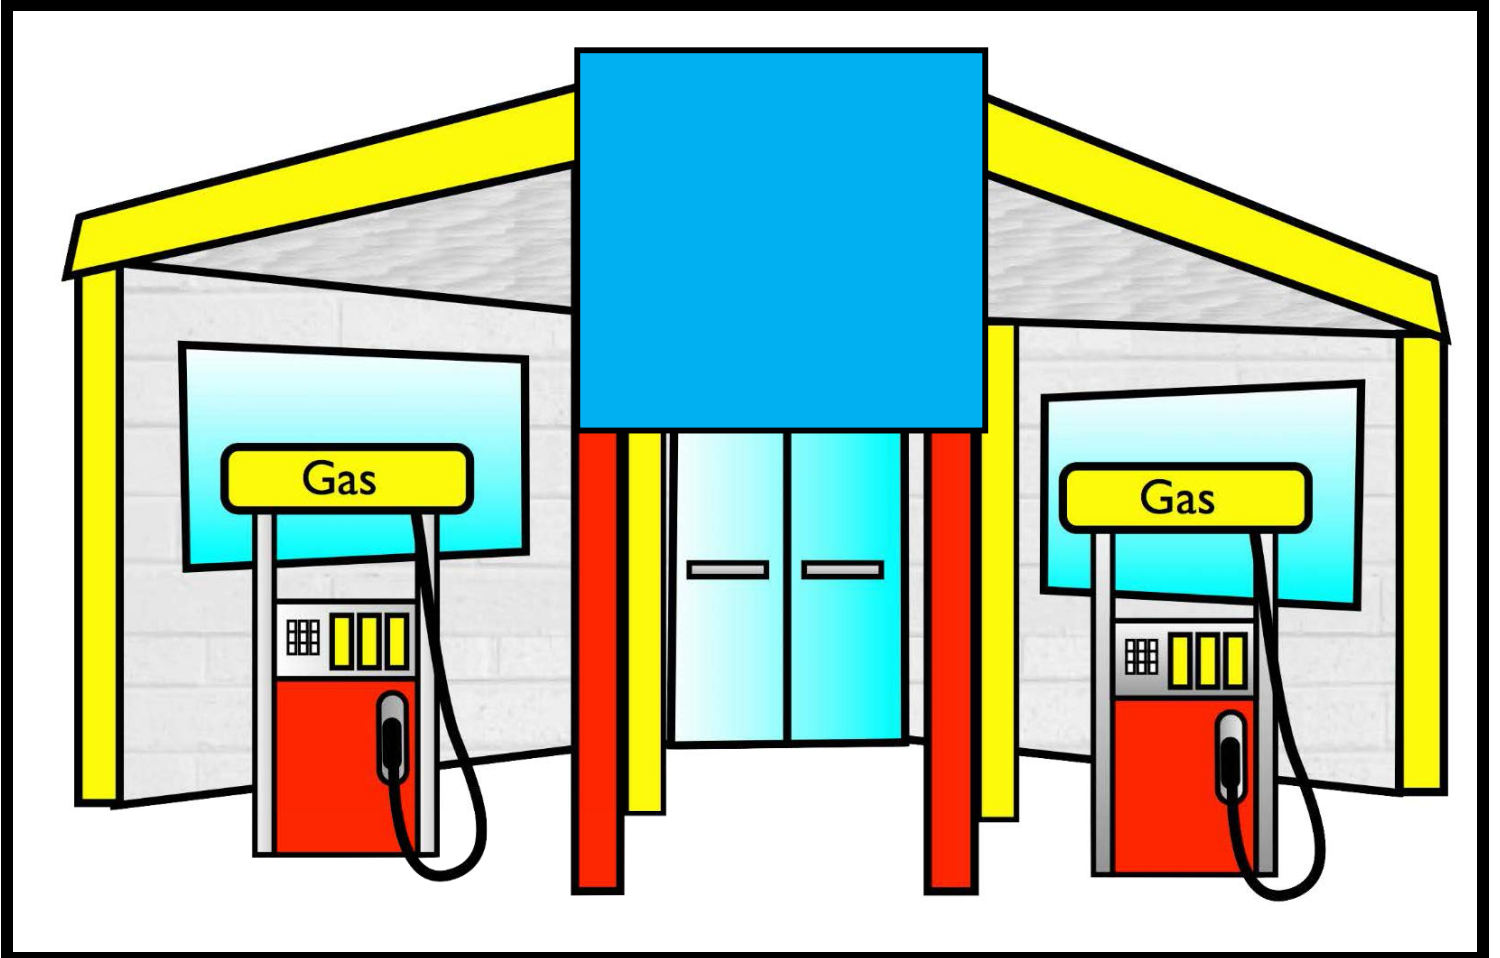

SHAPES

Match 12 shape cars with their respective shape-sign service station.

COLORS

Match 11 colors with color signs

brown

white

grey

gray